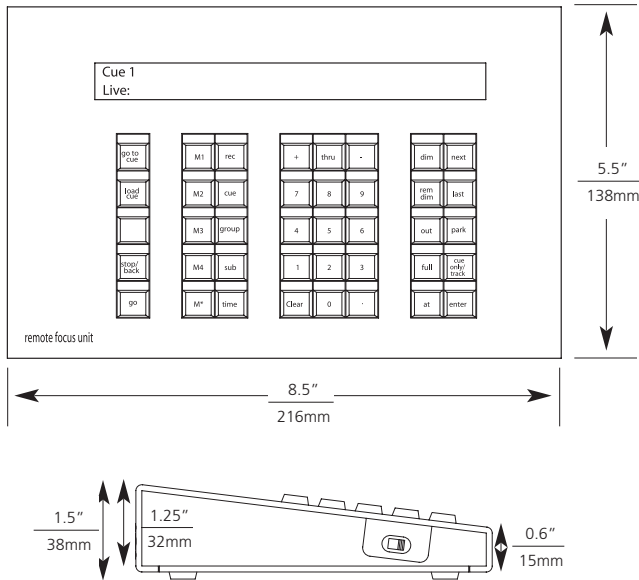

ORDERING INFORMATION

Obsession Remote Focus Unit

Part#	Model#	Description
4052A1006	OBSN-RFU	Remote Focus Unit for Obsession

Product Accessories

Part#	Description
1094A1040	ECPB: RFU plug in station
1094A1050	ECPB: RFU/NET plug in station
1094A1060	ECPB: DMX1 IN/RFU plug in station
1094A1065	ECPB: DMX2 OUT/RFU plug in station
1094A1075	ECPB: DMX1 IN/RFU/LINK plug in station
1094A1080	ECPB: DMX1 IN/RFU/LINK/NET plug in station
1094A1085	ECPB: DMX1 IN/RFU/LINK/UNISON plug in station
1094A1090	ECPB: DMX1 IN/RFU/LINK/NET/UNI plug in station
1094A1095	ECPB: DMX1 IN/DMX2 IN/RFU/LINK plug in station
1085A1040	10’ RFU/LINK M-M extension cable
1085A1052	50’ RFU/LINK M-M extension cable
1085A1010	100’ RFU/LINK M-M extension cable
1085A1008	25’ RFU/LINK M-M extension cable
1085A1013	50’ RFU/LINK M-M extension cable
1085A1009	100’ RFU/LINK M-M extension cable

Obsession® Remote Focus Unit

Obsession Series

SPECIFICATIONS

DISPLAY	40 character x 2 line LCD
CONNECTIONS	Integral 50' 6-pin XLR cable to RFU port
CABLE LENGTH	1000' maximum
POWER	7-12VDC, 25-30mA
	On/Off switch
CONROLS	15 key numeric keypad
	10 channel level function keys
	10 record, command and macro keys
	4 playback keys

DIMENSIONS

Product Dimensions

Model	Height		Width		Depth		Cable Length	
	inches	mm	inches	mm	inches	mm	feet	metre
OBSN-RFU	1.5	38	8.5	216	5.5	138	50	15.2
RFU Ship Dimensions	6	152	18	457	14	356	n/a	n/a

WEIGHTS