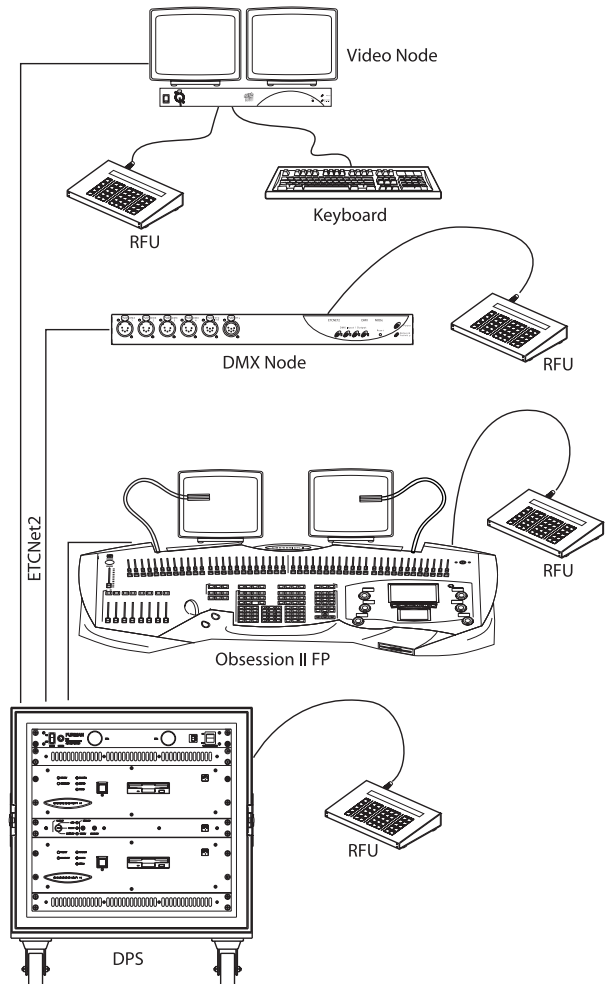

APPLICATION RISER DIAGRAM

Americas 3031 Pleasant View Rd, PO Box 620979, Middleton WI 53562 0979, USA ■ Tel +1 608 831 4116 ■ Fax +1 608 836 1736 ■ Toll free 800 688 4116 ■ Toll free fax 800 555 8912

Europe Unit 5, Victoria Industrial Estate, Victoria Road, London W3 6UU, UK ■ Tel +44 (0)20 8896 1000 ■ Fax +44 (0)20 8896 2000

Asia Room 605-606, Tower III Enterprise Square, 9 Sheung Yuet Road, Kowloon Bay, Kowloon, Hong Kong ■ Tel +852 2799 1220 ■ Fax +852 2799 9325

Web www.etcconnect.com ■ **Email** (US) mail@etcconnect.com ■ (UK) mail@etcconnect.com ■ (Asia) mail@etcasia.com

Copyright © 2004 ETC. All Rights Reserved. All product information and specifications subject to change. 4052L1021 Rev. A Printed in USA 07/04